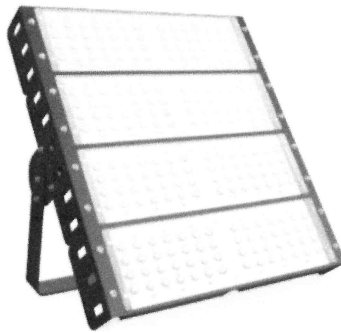

LIGHTING FIXTURES FOR DUTY FREE PHILIPPINES PROJECT

Flood light Y² Supervision LED IP65

Description:

Flood light Y2 Supervision LED 1P65
200W, 20000L, 4000K, 90 Degrees

Location:

Facade area